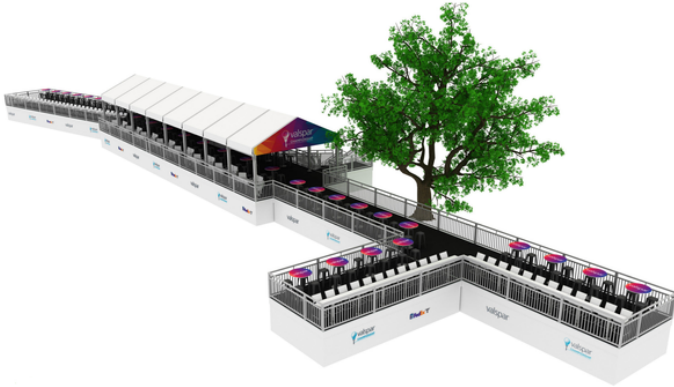

# DEX DECK

## DEX DECK 11TH GREEN

The DEX Imaging Deck will feature an open-air platform with a tented section in the middle.

The open -air deck portion will be equipped with drink rails, barstools, and cocktail tables for a variety of seating & viewing.,

Those with Yellow VIP Parking may enter through Gate 11, or Gate 8 for easiest access.

Rideshare will drop off & pick up at Gate 8.